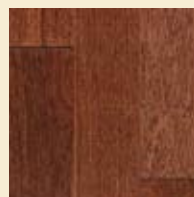

ENGINEERED PRE-FINISHED COLOR CHOICES

Natural

Stone

Fire

Earth

Wheat

Garnet

For more information call 800-320-9720
or visit www.lyptusflooring.com

*California Air Resources Board

AN ELEGANT AND DURABLE CHOICE FOR ANY HOME.

LYPTUS® SOLID HARDWOOD FLOORING is harder than oak, less expensive than walnut, and as beautiful as Brazilian cherry. Manufactured from eucalyptus trees grown on sustainable, CERFLOR-certified plantations in Brazil, Lyptus® flooring makes it easy to enhance your home's floorplan, while minimizing your footprint on the world outside.