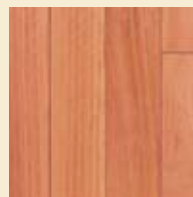

AN ELEGANT AND DURABLE CHOICE FOR ANY HOME.

LYPTUS® SOLID HARDWOOD FLOORING is harder than oak, less expensive than walnut, and as beautiful as Brazilian cherry. Manufactured from eucalyptus trees grown on sustainable, CERFLOR-certified plantations in Brazil, Lyptus® flooring makes it easy to enhance your home's floorplan, while minimizing your footprint on the world outside.

- Tongue-and-groove construction
- Available unfinished or in one of six pre-finished colors
- Low VOCs make it a healthy choice for every household
- Offered in variety of ¾-inch thick widths and lengths
- 25-year, limited-finish warranty for residential applications

SOLID PRE-FINISHED COLOR CHOICES

Natural