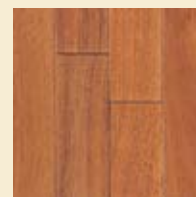

ENGINEERED PRE-FINISHED COLOR CHOICES

Natural

Stone

Fire

Earth

Wheat

Garnet

For more information call 800-320-9720
or visit www.lyptusflooring.com

*California Air Resources Board

AN ELEGANT AND DURABLE CHOICE FOR ANY HOME.

LYPTUS® SOLID HARDWOOD FLOORING is harder than oak, less expensive than walnut, and as beautiful as Brazilian cherry. Manufactured from eucalyptus trees grown on sustainable, CERFLOR-certified plantations in Brazil, Lyptus® flooring makes it easy to enhance your home's floorplan, while minimizing your footprint on the world outside.