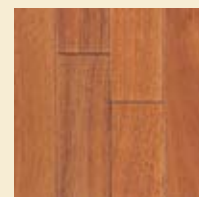

ENGINEERED PRE-FINISHED COLOR CHOICES

Natural

Stone

Fire

Earth

Wheat

Garnet

For more information call 800-320-9720
or visit www.lyptusflooring.com

SOLID PRE-FINISHED COLOR CHOICES

Natural

Stone

Fire

Earth

Wheat

Garnet

AVAILABLE FROM