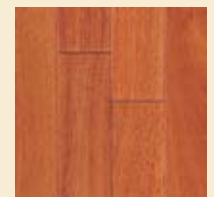

- Wear layer manufactured according to new California formaldehyde regulations (CARB)*
- Single-strip flooring available in variety of ½-inch thick widths and lengths
- Tongue-and-groove construction
- Solid-sawn 1/8-inch wear layer that can be sanded and refinished

ENGINEERED PRE-FINISHED COLOR CHOICES

Natural

Stone

Fire

Earth

Wheat

Garnet

For more information call 800-320-9720
or visit www.lyptusflooring.com