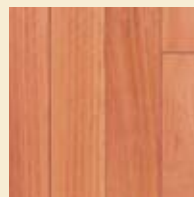

FLOORING THAT MAKES A DRAMATIC STATEMENT INSIDE, BUT LEAVES A SMALL FOOTPRINT ON OUR WORLD OUTSIDE.

LYPTUS® ENGINEERED SINGLE-STRIP FLOORING redefines versatility and responsibility. Manufactured with wood from eucalyptus trees grown on sustainable, CERFLOR-certified plantations in Brazil, Lyptus® flooring combines the beauty and versatility of exotic hardwood with inherent durability, value and respect for the environment.

- Wear layer manufactured according to new California formaldehyde regulations (CARB)*
- Single-strip flooring available in variety of ½-inch thick widths and lengths
- Tongue-and-groove construction
- Solid-sawn 1/8-inch wear layer that can be sanded and refinished

ENGINEERED PRE-FINISHED COLOR CHOICES

Natural

Stone

Fire

Earth

Wheat

Garnet

For more information call 800-320-9720
or visit www.lyptusflooring.com