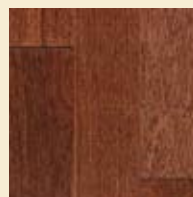

ENGINEERED PRE-FINISHED COLOR CHOICES

Natural

Stone

Fire

Earth

Wheat

Garnet

For more information call 800-320-9720
or visit www.lyptusflooring.com

SOLID PRE-FINISHED COLOR CHOICES

Natural

Stone

Fire

Earth

Wheat

Garnet

AVAILABLE FROM